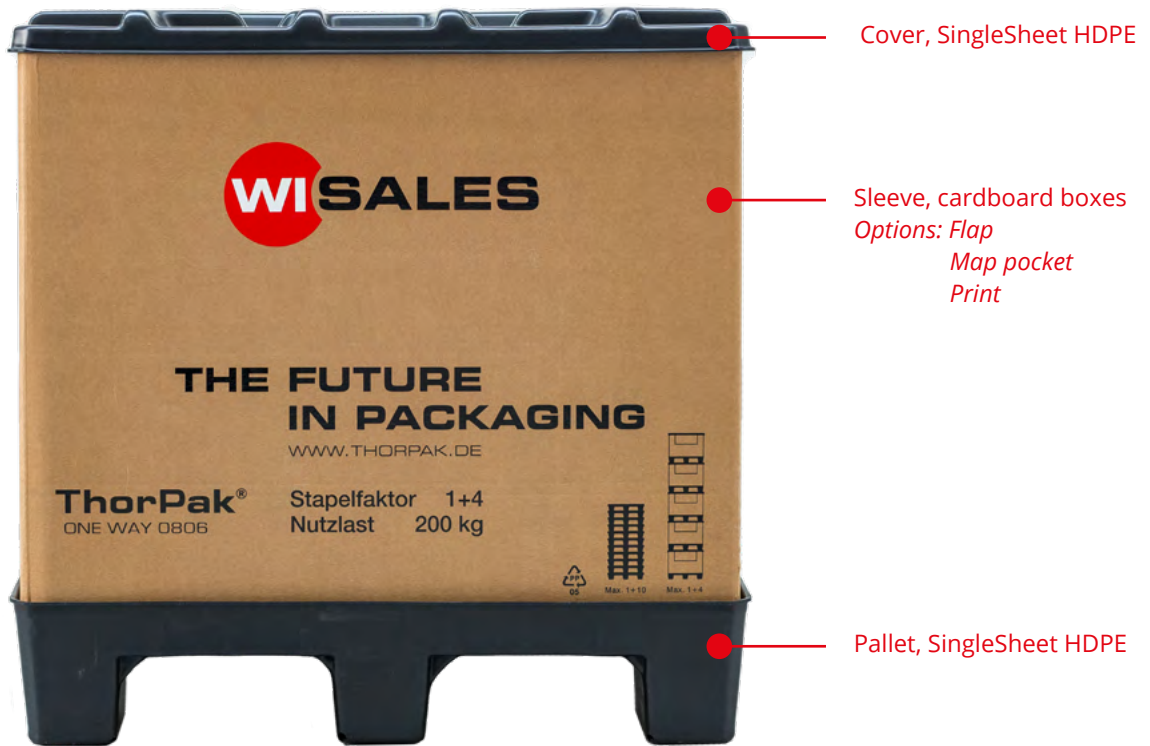

ThorPak® One Way

Why One way? IPPC and ISPM15 will no longer be a problem with customs and a cheap alternative to plastic.

Systems

800 x 600	1130 x 725	1200 x 800
1240 x 835	1450 x 1130	

Material

Type	LS 0806 H 715	LS 1208 H 750	LS 1240 H 960
Pallet	SingleSheet HDPE		
Cover	SingleSheet HDPE		
Sleeve	Kartonage		

Weights and Volumes

Type	LS 0806 H 715	LS 1208 H 750	LS 1240 H 960
Tara weight	12 kg	21 kg	26 kg
Load capacity	200 kg	250 kg	250 kg
Top Load	900 kg	1150 kg	1150 kg
Volume reduction	1 : 3	1 : 3	1 : 4

Dimensions in mm

Type		LS 0806 H 715	LS 1208 H 750	LS 1240 H 960
Outside	W	800	1200	1240
	D	600	800	835
	H	715	750	960
Inside	W	750	1130	1200
	D	550	730	790
	H	553	550	785
Folded	W	800	1200	1240
	D	600	800	835
	H	217 (-20)	240 (-25)	222 (-33)

Stacking factor

Type	LS 0806 H 715	LS 1208 H 750	LS 1240 H 960
Full	1 + 4		
Folded	1 + 10		

Truck

Type	LS 0806 H 715	LS 1208 H 750	LS 1240 H 960
Full goods	272	102	96
Empty good	748	374	352