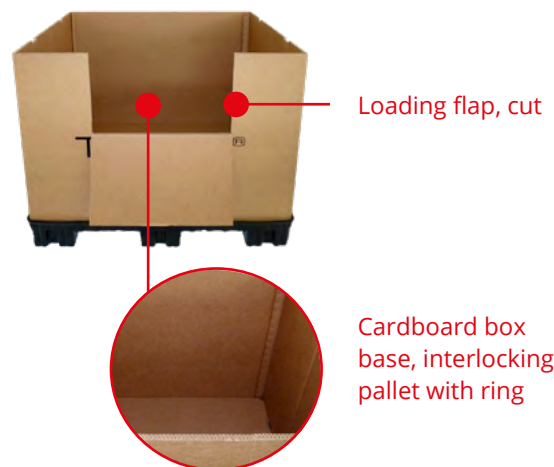

ThorPak® One Way

Why One way? IPPC and ISPM15 will no longer be a problem with customs and a cheap alternative to plastic.

Systems

800 x 600	1130 x 725	1200 x 800
1240 x 835	1450 x 1130	

Material

Type	LS 0806 H 715	LS 1208 H 750	LS 1240 H 960
Pallet	SingleSheet HDPE		
Cover	SingleSheet HDPE		
Sleeve	Kartonage		

Weights and Volumes

Type	LS 0806 H 715	LS 1208 H 750	LS 1240 H 960
Tara weight	12 kg	21 kg	26 kg
Load capacity	200 kg	250 kg	250 kg
Top Load	900 kg	1150 kg	1150 kg
Volume reduction	1 : 3	1 : 3	1 : 4

Dimensions in mm

Type		LS 0806 H 715	LS 1208 H 750	LS 1240 H 960
Outside	W	800	1200	1240
	D	600	800	835
	H	715	750	960
Inside	W	750	1130	1200
	D	550	730	790
	H	553	550	785
Folded	W	800	1200	1240
	D	600	800	835
	H	217 (-20)	240 (-25)	222 (-33)

Stacking factor

Type	LS 0806 H 715	LS 1208 H 750	LS 1240 H 960
Full	1 + 4		
Folded	1 + 10		

Truck

Type	LS 0806 H 715	LS 1208 H 750	LS 1240 H 960
Full goods	272	102	96
Empty good	748	374	352