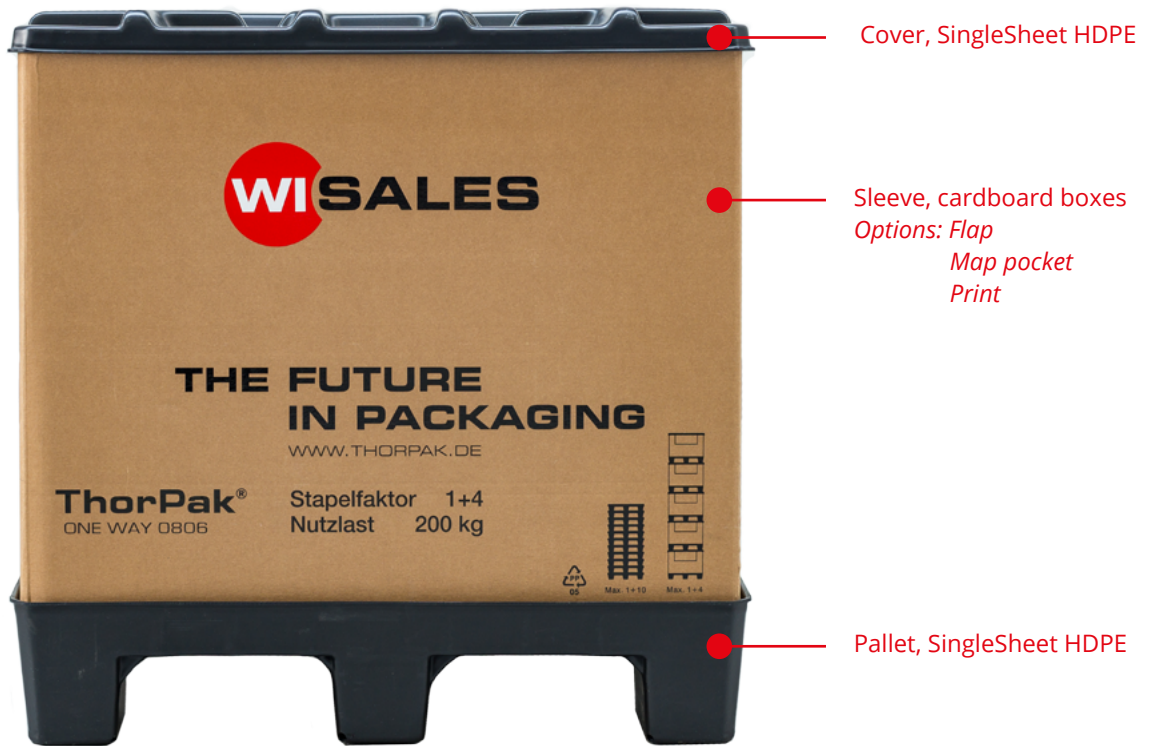

ThorPak® One Way

Why One way? IPPC and ISPM15 will no longer be a problem with customs and a cheap alternative to plastic.

Systems

800 x 600	1130 x 725	1200 x 800
1240 x 835	1450 x 1130	

Material

Type	LS 0806 H 715	LS 1208 H 750	LS 1240 H960
Pallet	SingleSheet HDPE		
Cover	SingleSheet HDPE		
Sleeve	Kartonage		

Weights and Volumes

Type	LS 0806 H 715	LS 1208 H 750	LS 1240 H960
Tara weight	12 kg	21 kg	26 kg
Load capacity	200 kg	250 kg	250 kg
Top Load	900 kg	1150 kg	1150 kg
Volume reduction	1 : 3	1 : 3	1 : 4

Dimensions in mm

Type	LS 0806 H 715	LS 1208 H 750	LS 1240 H960
Outside	W	800	1200
	D	600	800
	H	715	750
Inside	W	750	1130
	D	550	730
	H	553	550
Folded	W	800	1200
	D	600	800
	H	217 (-20)	240 (-25)
			1240 835 960
			1200 790 785
			1240 835 222 (-33)

Stacking factor

Type	LS 0806 H 715	LS 1208 H 750	LS 1240 H960
Full	1 + 4		
Folded	1 + 10		

Truck

Type	LS 0806 H 715	LS 1208 H 750	LS 1240 H960
Full goods	272	102	96
Empty good	748	374	352