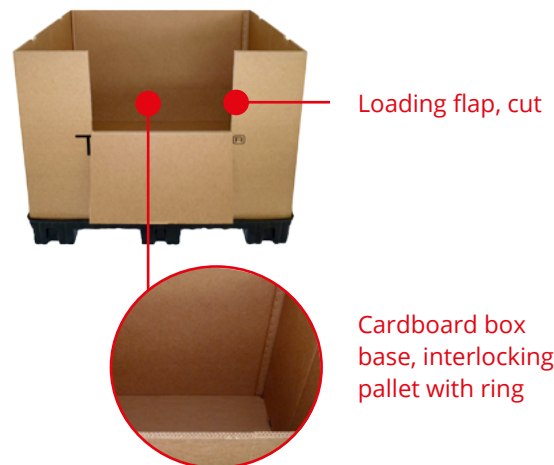

ThorPak® One Way

Why One way? IPPC and ISPM15 will no longer be a problem with customs and a cheap alternative to plastic.

Systems

800 x 600	1130 x 725	1200 x 800
1240 x 835	1450 x 1130	

Material

Type	LS 0806 H 715	LS 1208 H 750	LS 1240 H960
Pallet	SingleSheet HDPE		
Cover	SingleSheet HDPE		
Sleeve	Kartonage		

Weights and Volumes

Type	LS 0806 H 715	LS 1208 H 750	LS 1240 H960
Tara weight	12 kg	21 kg	26 kg
Load capacity	200 kg	250 kg	250 kg
Top Load	900 kg	1150 kg	1150 kg
Volume reduction	1 : 3	1 : 3	1 : 4

Dimensions in mm

Type	LS 0806 H 715	LS 1208 H 750	LS 1240 H960
Outside	W	800	1200
	D	600	800
	H	715	750
Inside	W	750	1130
	D	550	730
	H	553	550
Folded	W	800	1200
	D	600	800
	H	217 (-20)	240 (-25)
			1240 835 960
			1200 790 785
			1240 835 222 (-33)