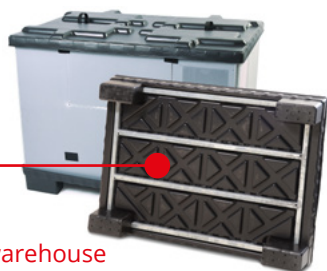

ThorPak®

Light/Heavy

ThorPak Heavy ST
· 4 foot system
· Steel reinforcement
· Use in high racking warehouse

Return as set

ThorPak Light S
0806 SingleSheet -
Aircell Sleeve

ThorPak Heavy ST
1908 with cover
hinge 2/3 - 1/3

Systems

800 x 600

1200 x 800

1240 x 835

1900 x 800

Material

Type	Light S 0806 H 715	Light S 1208 H 900	Heavy T 1208 H 900	Light S 1240 H 960	Heavy S 1240 H 960	Light ST 1240 H 960	Heavy ST 1240 H 960	Heavy ST 1908 H 918
Pallet	SingleSheet HDPE	SingleSheet HDPE	TwinSheet HDPE 90 mm Entry height	SingleSheet HDPE	SingleSheet HDPE	SingleSheet HDPE	SingleSheet HDPE	SingleSheet HDPE
Option	-	-	- High rackable - Steel reinforced	-	- High rackable - Steel reinforced	-	- High rackable - Steel reinforced	- Steel reinforced
Cover	SingleSheet HDPE	SingleSheet HDPE	TwinSheet HDPE	SingleSheet HDPE	SingleSheet HDPE	TwinSheet HDPE	TwinSheet HDPE	TwinSheet HDPE
Sleeve	PP · 10 mm · 3000 g/m ²							