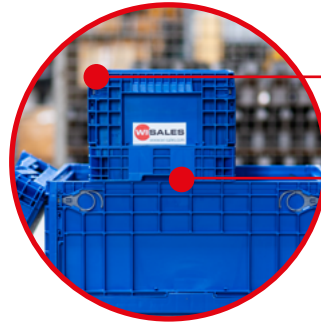

ThorPak[®]

FSC

7 dimensions in accordance with VDA 4500

Modular stackable

*Optional:
Version in ESD*

Maintenance-free interlocking

Permanent long-lived securing

Foldable on all 4 sides

Weights and Volumes

Article number	FSC 3215 F	FSC 4315 F	FSC 4322 F	FSC 4328 F	FSC 6415 F	FSC 6422 F	FSC 6428 F	FSC 6528 F
Useful volumes (approx.)	5,06 Liter	11,57 Liter	18,12 Liter	23,41 Liter	25 Liter	39,2 Liter	50,6 Liter	72,15 Liter
Carrying capacity stat. (approx.)	20 kg	20 kg	20 kg	20 kg	20 kg	20 kg	20 kg	20 kg
PU/1208 (max. 1000)	80	40	32	32	20	12	12	12 (1210)
PU/1208 (1000)	112	96	80	56	48	40	40	40 (1210)
Weight per container	0,83	1,29	1,75	2,13	2,3	2,75	3,05	3,42