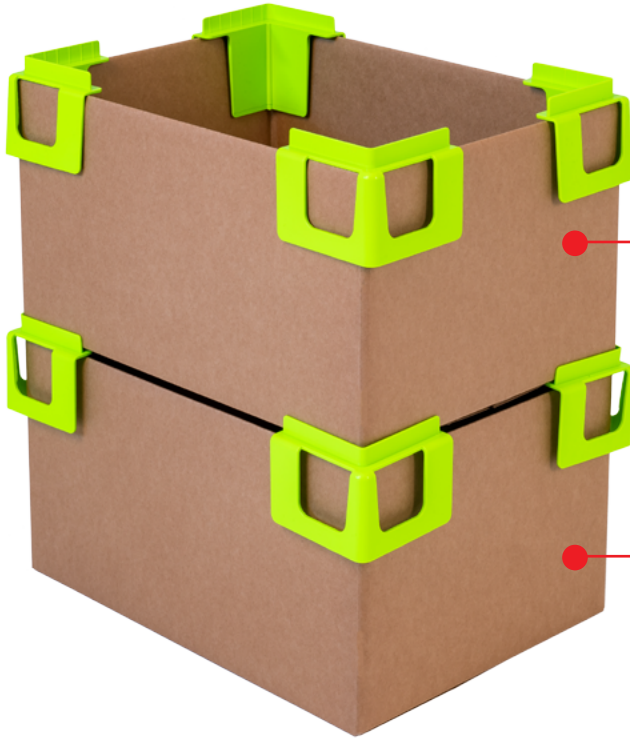

## Corner

The ThorPak® is a convenient tool for keeping open and **stacking cardboard boxes**. The little helper is extremely popular at packing stations because several boxes, for example, can be assembled and stacked at the same time.

When opening cardboard boxes, the flaps are often cut off, as they get in the way. This product can completely stop this and conduces occupational **safety, cleanliness and saves time**.

Article	Corner Basic	Corner Strong*
Dimensions in mm	Length: 95mm Height: 95mm Depth: 15mm	Length: 95mm Height: 95mm Depth: 15mm
Colours	Black, bilious gree	Signal orange
Packaging unit	200 and 50 pieces	200 and 50 pieces