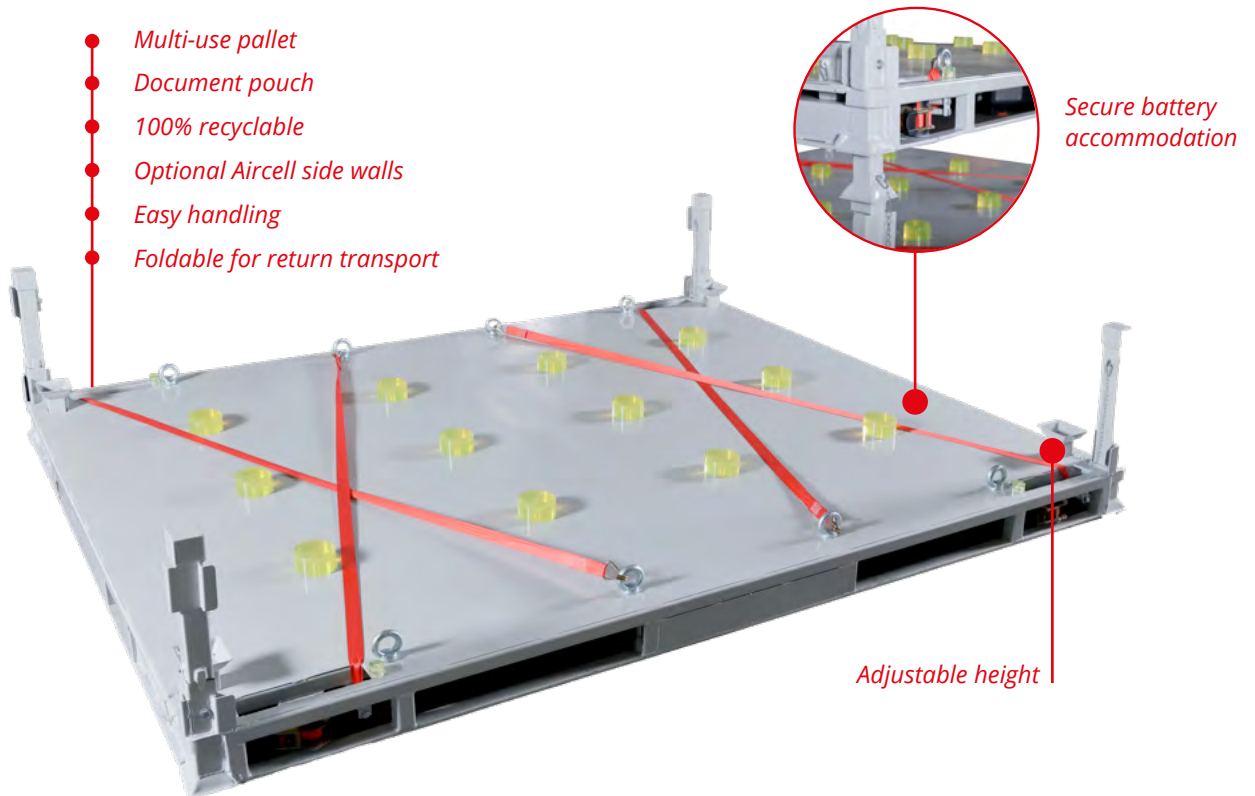

ThorPak[®] Battery Pallet

Steel pallet for the transport of Electric Vehicle (EV) batteries in ,Green' status, End-of-Life, and for recycling.

System

2700 x 2000