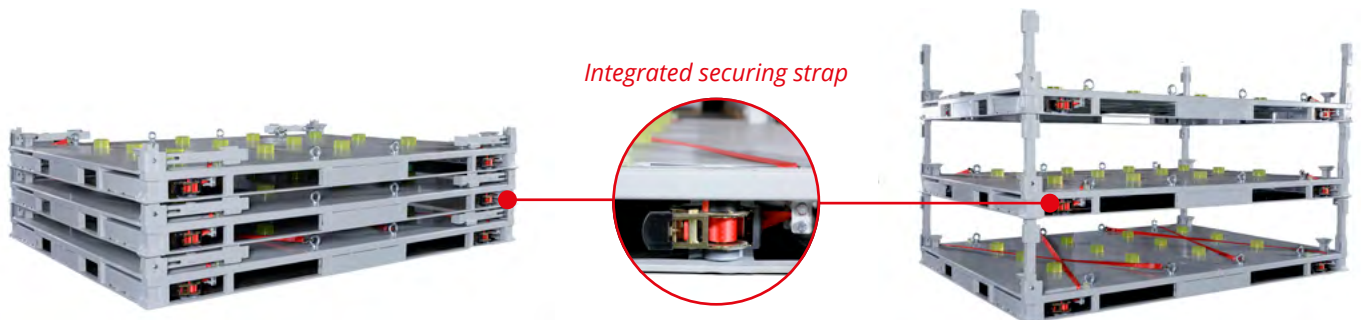

ThorPak[®] Battery Pallet

Steel pallet for the transport of Electric Vehicle (EV) batteries in ,Green' status, End-of-Life, and for recycling.

System

2700 x 2000