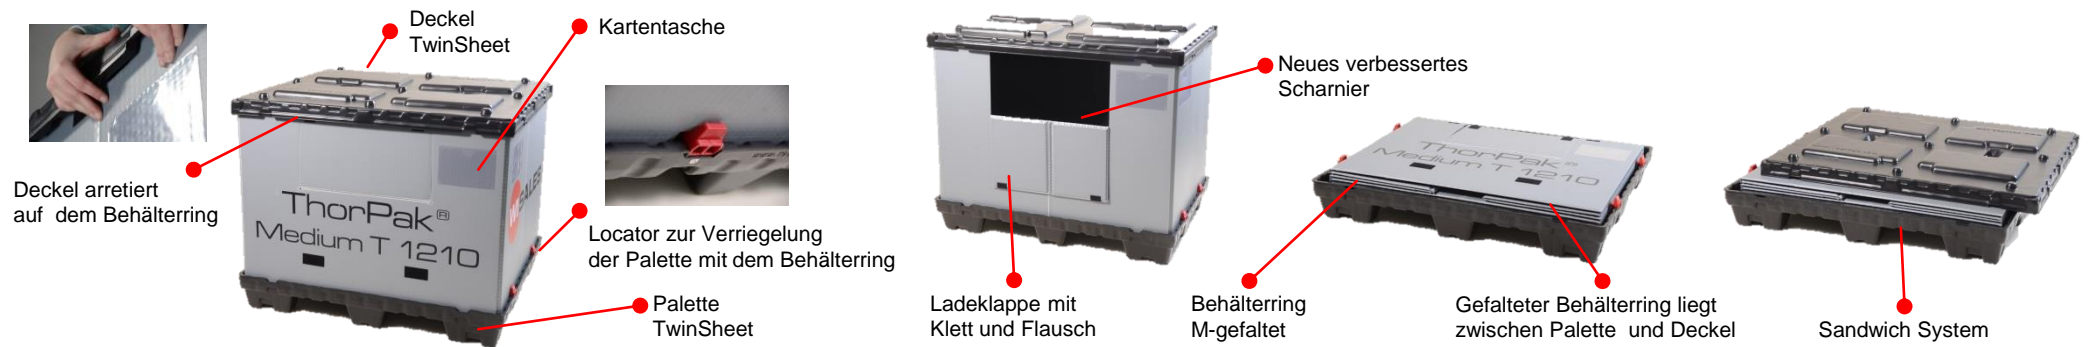

# ThorPak® *Medium T*

ThorPak® Medium T	TP MT 1208 H 750	TP MT 1208 H 1000	TP MT 1210 H 750	TP MT 1210 H 1000	TP MT 1512 H 750	TP MT 1512 H 1000	TP 1612 H 750	TP MT 1612 H 1000
<b>Material</b>								
Palette	TwinSheet HDPE	TwinSheet HDPE	TwinSheet HDPE	TwinSheet HDPE	TwinSheet HDPE	TwinSheet HDPE	TwinSheet HDPE	TwinSheet HDPE
Deckel	TwinSheet HDPE	TwinSheet HDPE	TwinSheet HDPE	TwinSheet HDPE	TwinSheet HDPE	TwinSheet HDPE	TwinSheet HDPE	TwinSheet HDPE
Behälterring	PP 10mm 3000g	PP 10mm 3000g	PP 10mm 3000g	PP 10mm 3000g	PP 10mm 3000g	PP 10mm 3000g	PP 10mm 3000g	PP 10mm 3000g
Tara	23 kg	24 kg	27 kg	28 kg	38 kg	40 kg	40 kg	42 kg
Nutzlast	280 kg	280 kg	300 kg	300 kg	300 kg	300 kg	300 kg	300 kg
Auflast	1300 kg	1300 kg	1350 kg	1350 kg	1350 kg	1350 kg	1350 kg	1350 kg
Volumen Reduzierung	1 : 3	1 : 4	1 : 3	1 : 4	1 : 3	1 : 4	1 : 3	1 : 4
<b>Abmessungen</b>								
Aussen in mm	1200x800x750	1200x800x1000	1200x1000x750	1200x1000x1000	1500x1200x750	1500x1200x1000	1600x1200x750	1600x1200x1000
Innen in mm	1140x740x540	1140x740x790	1140x940x540	1140x940x790	1440x1140x540	1440x1140x790	1540x1140x540	1540x1140x790
Gefaltet in mm	1200x800x255 (-25)	1200x800x255 (-25)	1200x1000x255 (-25)	1200x1000x255 (-25)	1500x1200x255 (-25)	1500x1200x255 (-25)	1600x1200x255 (-25)	1600x1200x255 (-25)
Stapelfaktor voll	1 + 4	1 + 4	1 + 4	1 + 4	1 + 4	1 + 4	1 + 4	1 + 4
Stapelfaktor gefaltet	1 + 10	1 + 10	1 + 10	1 + 10	1 + 10	1 + 10	1 + 10	1 + 10
LKW Vollgut	136	102	104	78	72	54	64	48
LKW Leergut	374	374	286	286	198	198	176	176